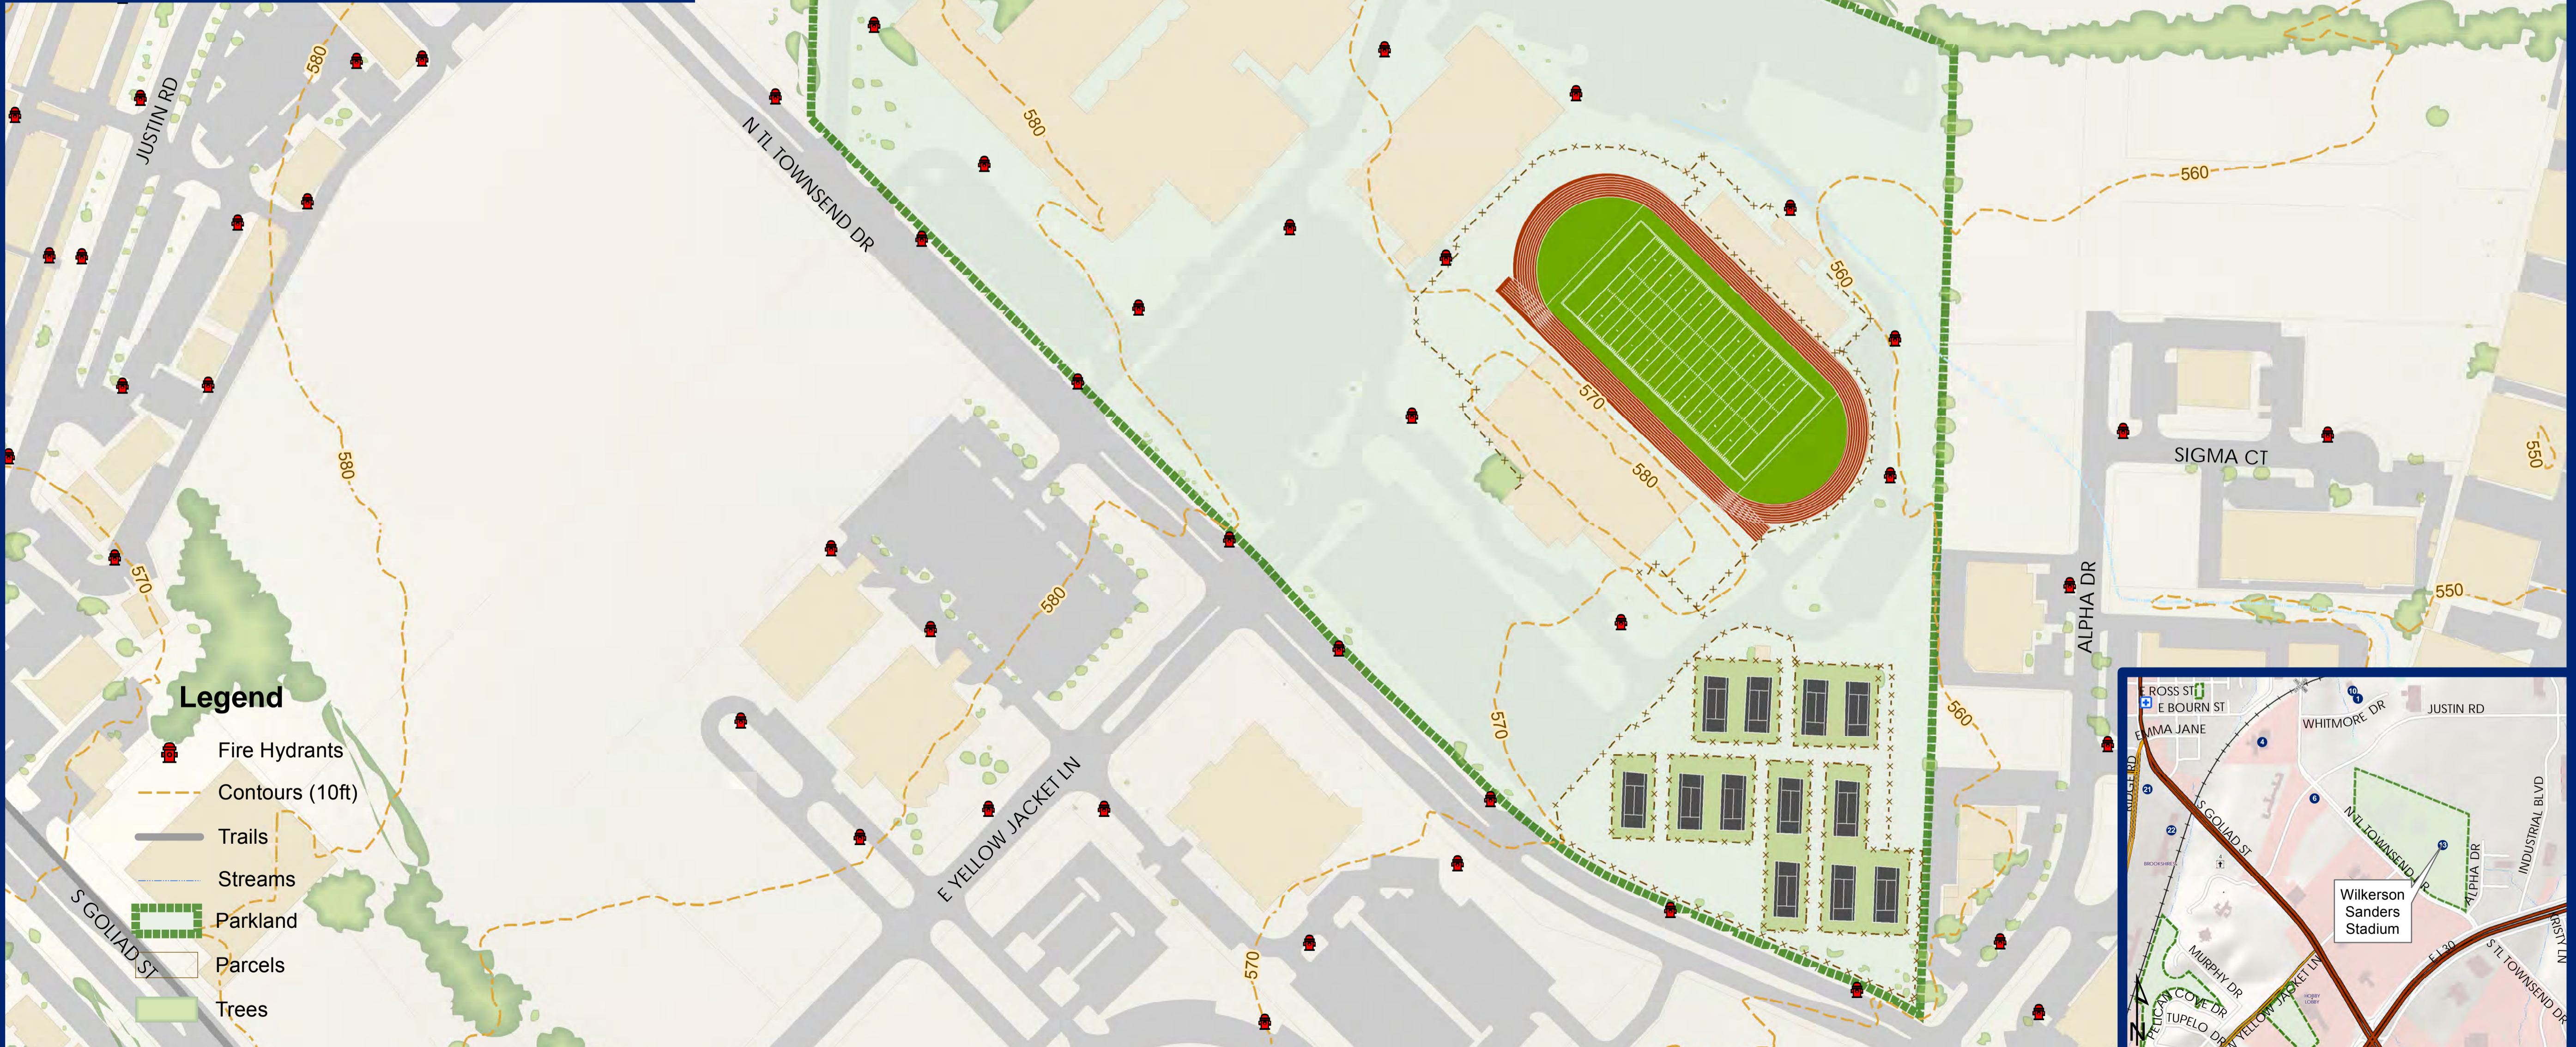

WILKERSON SANDERS STADIUM

Legend

- Fire Hydrants
- Contours (10ft)
- Trails
- Streams
- Parkland
- Parcels
- Trees